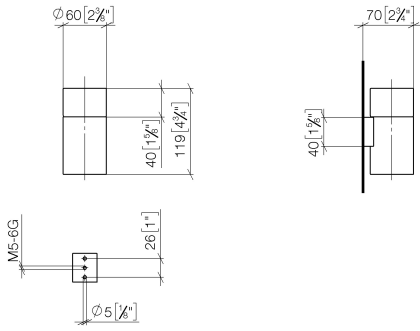

**Tumbler holder wall model - Chrome**

MADISON

83 400 979

- crystal glass, transparent
- width 60mm
- height 120 mm
- 110mm projection

Fits: MADISON, MEM, TARA, CL.1, LISSÉ,  
VAIA, META, CYO

	Chrome	83 400 979-00
	Brushed Platinum	83 400 979-06
	Platinum	83 400 979-08
	Durabress (23kt Gold)	83 400 979-09
	Dark Chrome	83 400 979-19
	Light Gold	83 400 979-26
	Brushed Light Gold	83 400 979-27
	Brushed Durabress (23kt Gold)	83 400 979-28
	Matte Black	83 400 979-33
	Brushed Bronze	83 400 979-42
	Brushed Champagne (22kt Gold)	83 400 979-46
	Champagne (22kt Gold)	83 400 979-47
	Brushed Chrome	83 400 979-93
	Brushed Dark Platinum	83 400 979-99

83 400 979

mm [inches]

83 400 979

Parts for other finishes can be found here: [Brushed](#)  
[Platinum](#)

### Spare parts list

No.	Item Number	Name	Quantity used	Delivery time
1	90 90 00 008 00 84	glass	1	2
2	08 17 97 569-00	holder	1	10
3	09 30 30 117 90	screw	1	2
4	05 30 31 025 00 90	fixing set	1	2
5	08 10 10 530-00	holder	1	10