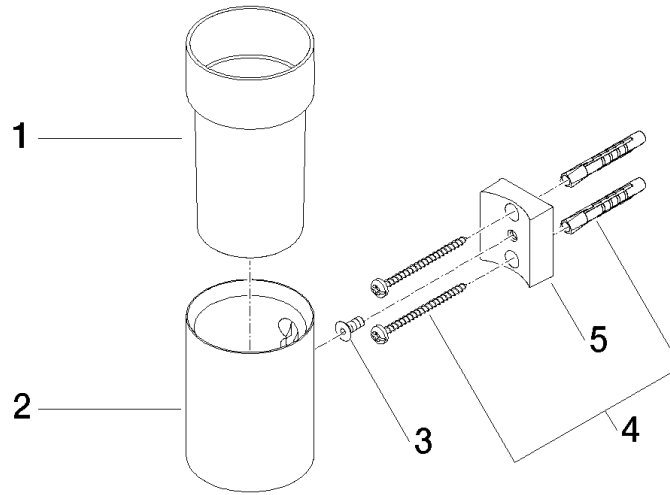

**Tumbler holder wall model - Chrome**

MADISON

83 400 979

- crystal glass, transparent
- width 60mm
- height 120 mm
- 110mm projection

Fits: MADISON, MEM, TARA, CL.1, LISSÉ,  
VAIA, META, CYO

	Chrome	83 400 979-00
	Brushed Platinum	83 400 979-06
	Platinum	83 400 979-08
	Durabress (23kt Gold)	83 400 979-09
	Dark Chrome	83 400 979-19
	Light Gold	83 400 979-26
	Brushed Light Gold	83 400 979-27
	Brushed Durabress (23kt Gold)	83 400 979-28
	Matte Black	83 400 979-33
	Brushed Bronze	83 400 979-42
	Brushed Champagne (22kt Gold)	83 400 979-46
	Champagne (22kt Gold)	83 400 979-47
	Brushed Chrome	83 400 979-93
	Brushed Dark Platinum	83 400 979-99

83 400 979

mm [inches]

83 400 979

Parts for other finishes can be found here: [Brushed](#)  
[Platinum](#)

### Spare parts list

No.	Item Number	Name	Quantity used	Delivery time
1	90 90 00 008 00 84	glass	1	2
2	08 17 97 569-00	holder	1	10
3	09 30 30 117 90	screw	1	2
4	05 30 31 025 00 90	fixing set	1	2
5	08 10 10 530-00	holder	1	10